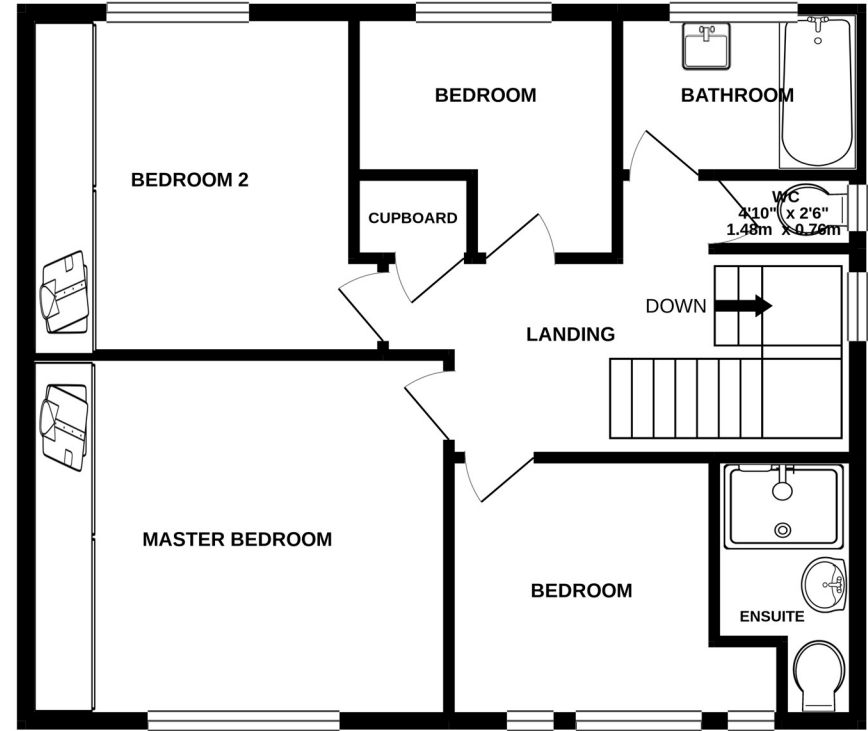

GROUND FLOOR
769 sq.ft. (71.5 sq.m.) approx.

1ST FLOOR
677 sq.ft. (62.9 sq.m.) approx.

TOTAL FLOOR AREA : 1446 sq.ft. (134.4 sq.m.) approx.

Whilst every attempt has been made to ensure the accuracy of the floorplan contained here, measurements of doors, windows, rooms and any other items are approximate and no responsibility is taken for any error, omission or mis-statement. This plan is for illustrative purposes only and should be used as such by any prospective purchaser. The services, systems and appliances shown have not been tested and no guarantee as to their operability or efficiency can be given.