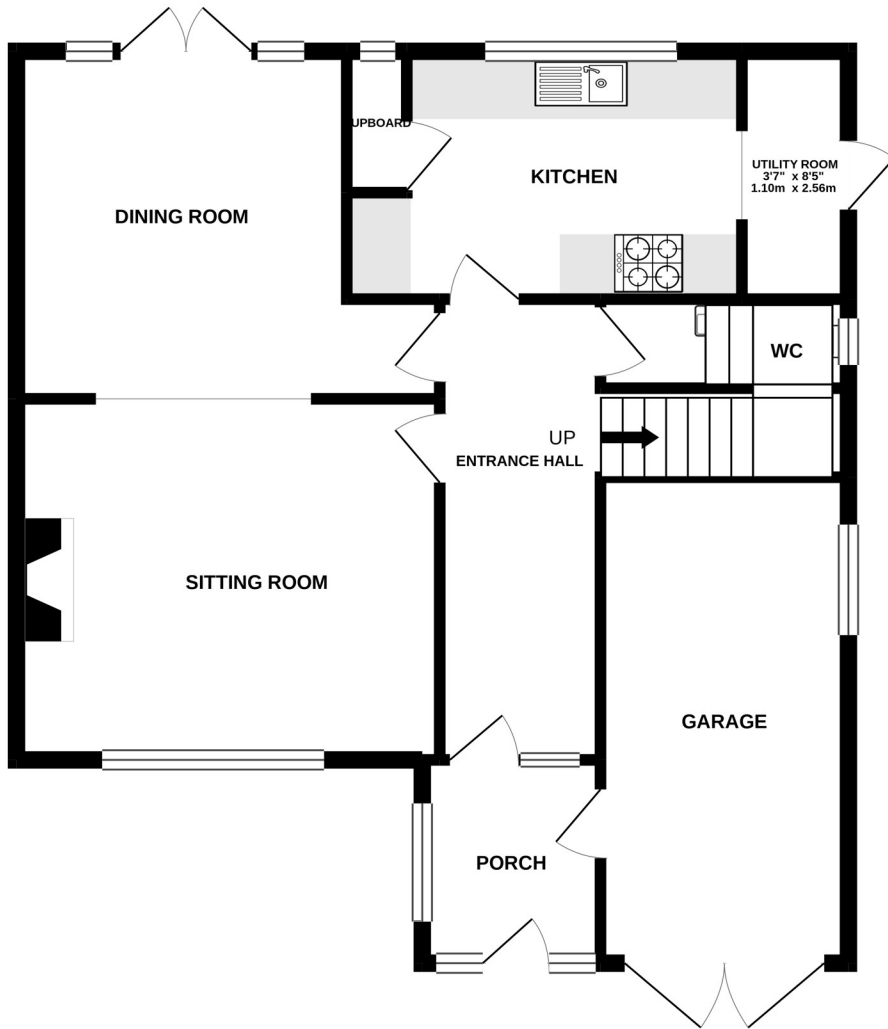

GROUND FLOOR
769 sq.ft. (71.5 sq.m.) approx.

1ST FLOOR
677 sq.ft. (62.9 sq.m.) approx.

TOTAL FLOOR AREA : 1446 sq.ft. (134.4 sq.m.) approx.

Whilst every attempt has been made to ensure the accuracy of the floorplan contained here, measurements of doors, windows, rooms and any other items are approximate and no responsibility is taken for any error, omission or mis-statement. This plan is for illustrative purposes only and should be used as such by any prospective purchaser. The services, systems and appliances shown have not been tested and no guarantee as to their operability or efficiency can be given.