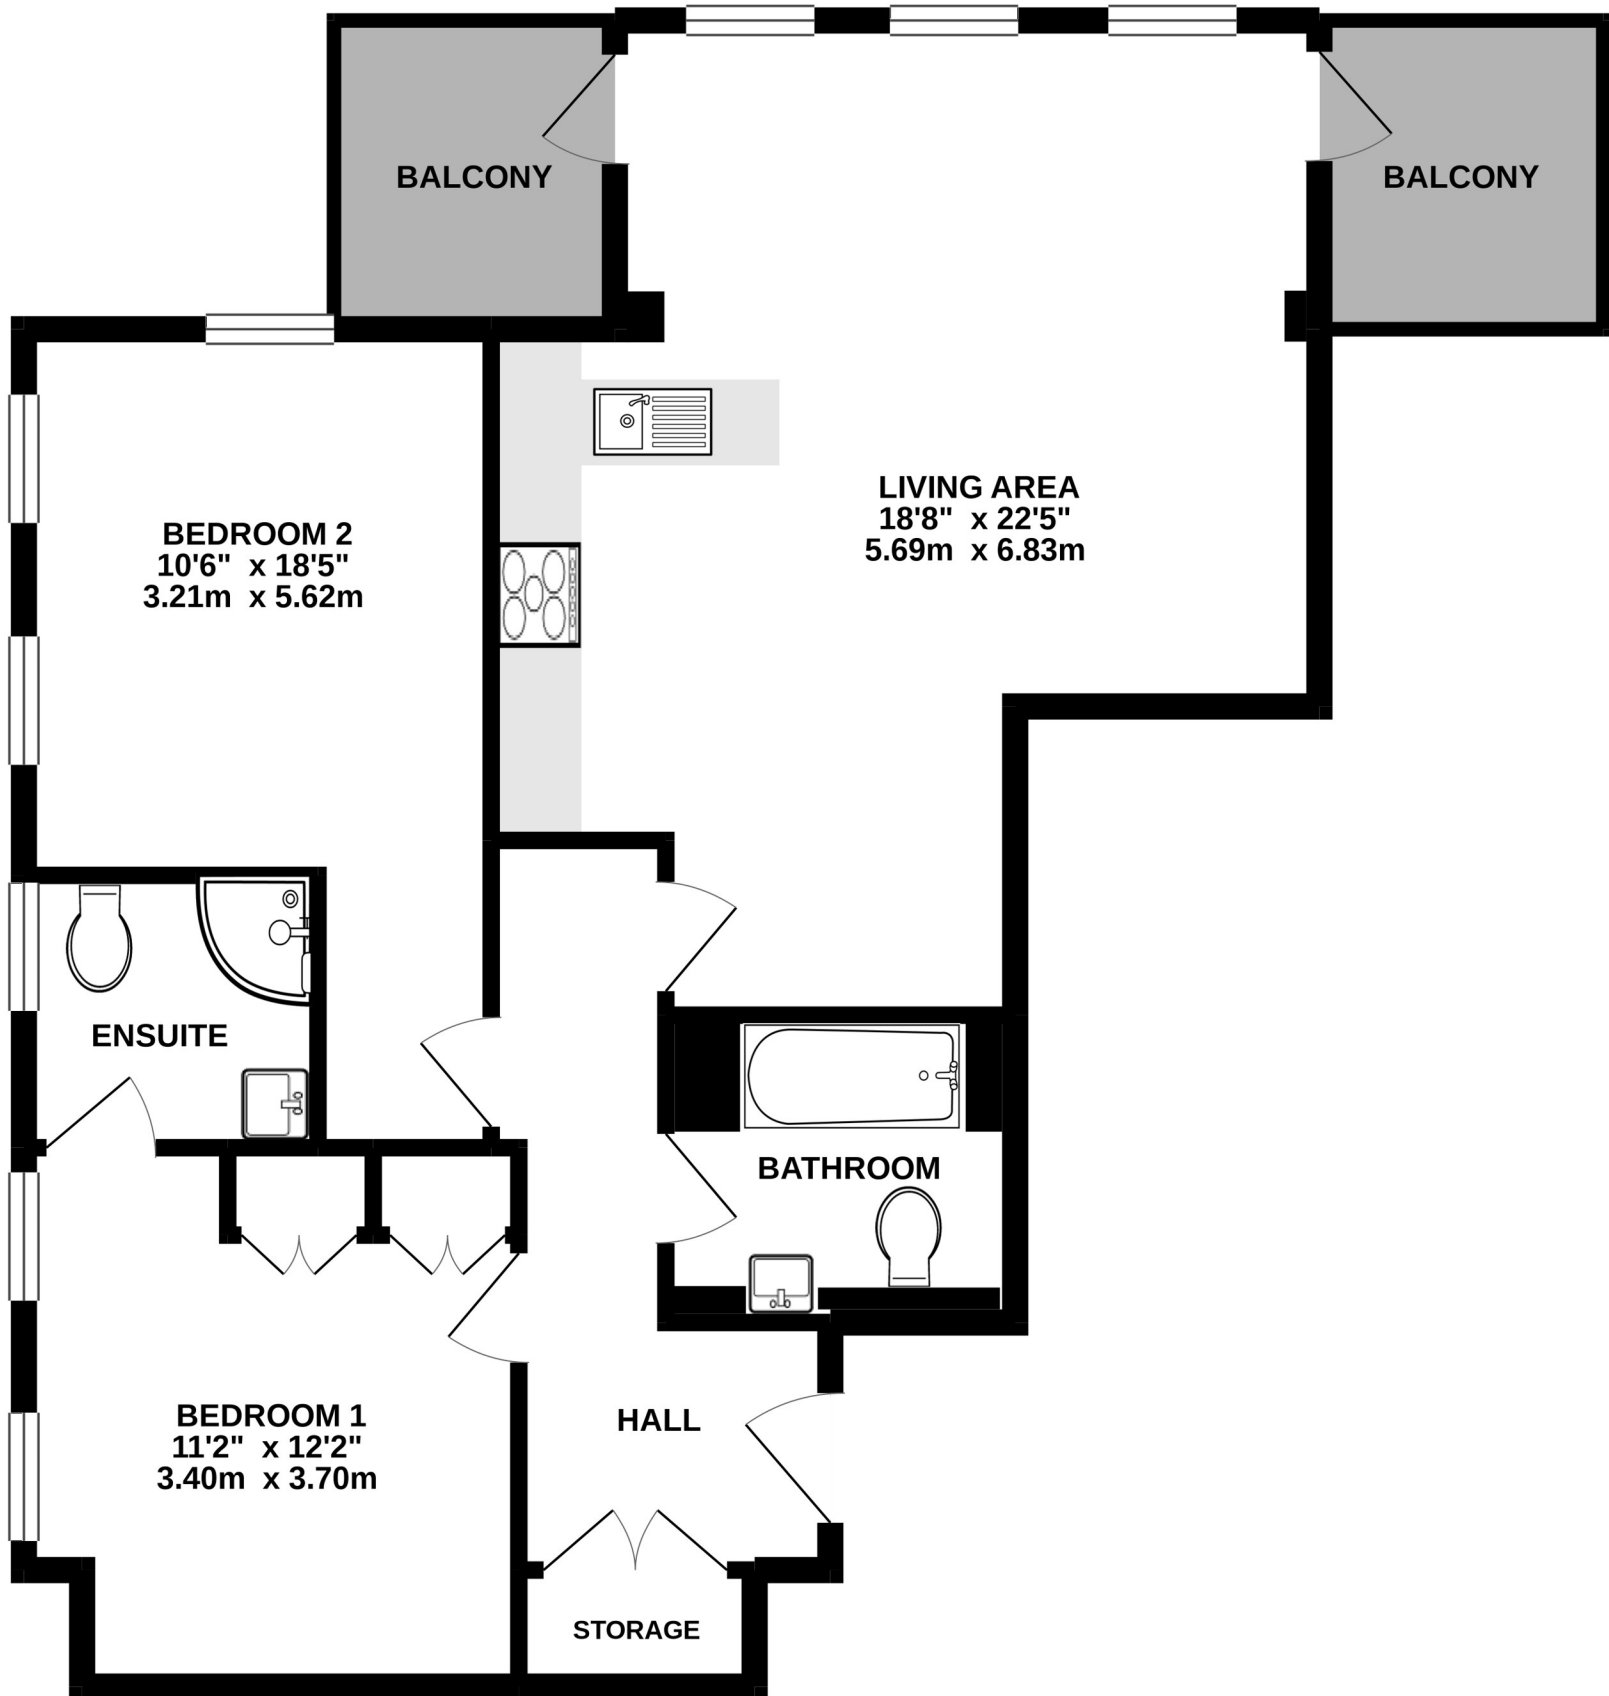

**GROUND FLOOR**  
799 sq.ft. (74.3 sq.m.) approx.

TOTAL FLOOR AREA : 799 sq.ft. (74.3 sq.m.) approx.

Whilst every attempt has been made to ensure the accuracy of the floorplan contained here, measurements of doors, windows, rooms and any other items are approximate and no responsibility is taken for any error, omission or mis-statement. This plan is for illustrative purposes only and should be used as such by any prospective purchaser. The services, systems and appliances shown have not been tested and no guarantee as to their operability or efficiency can be given.

Made with Metropix ©2020