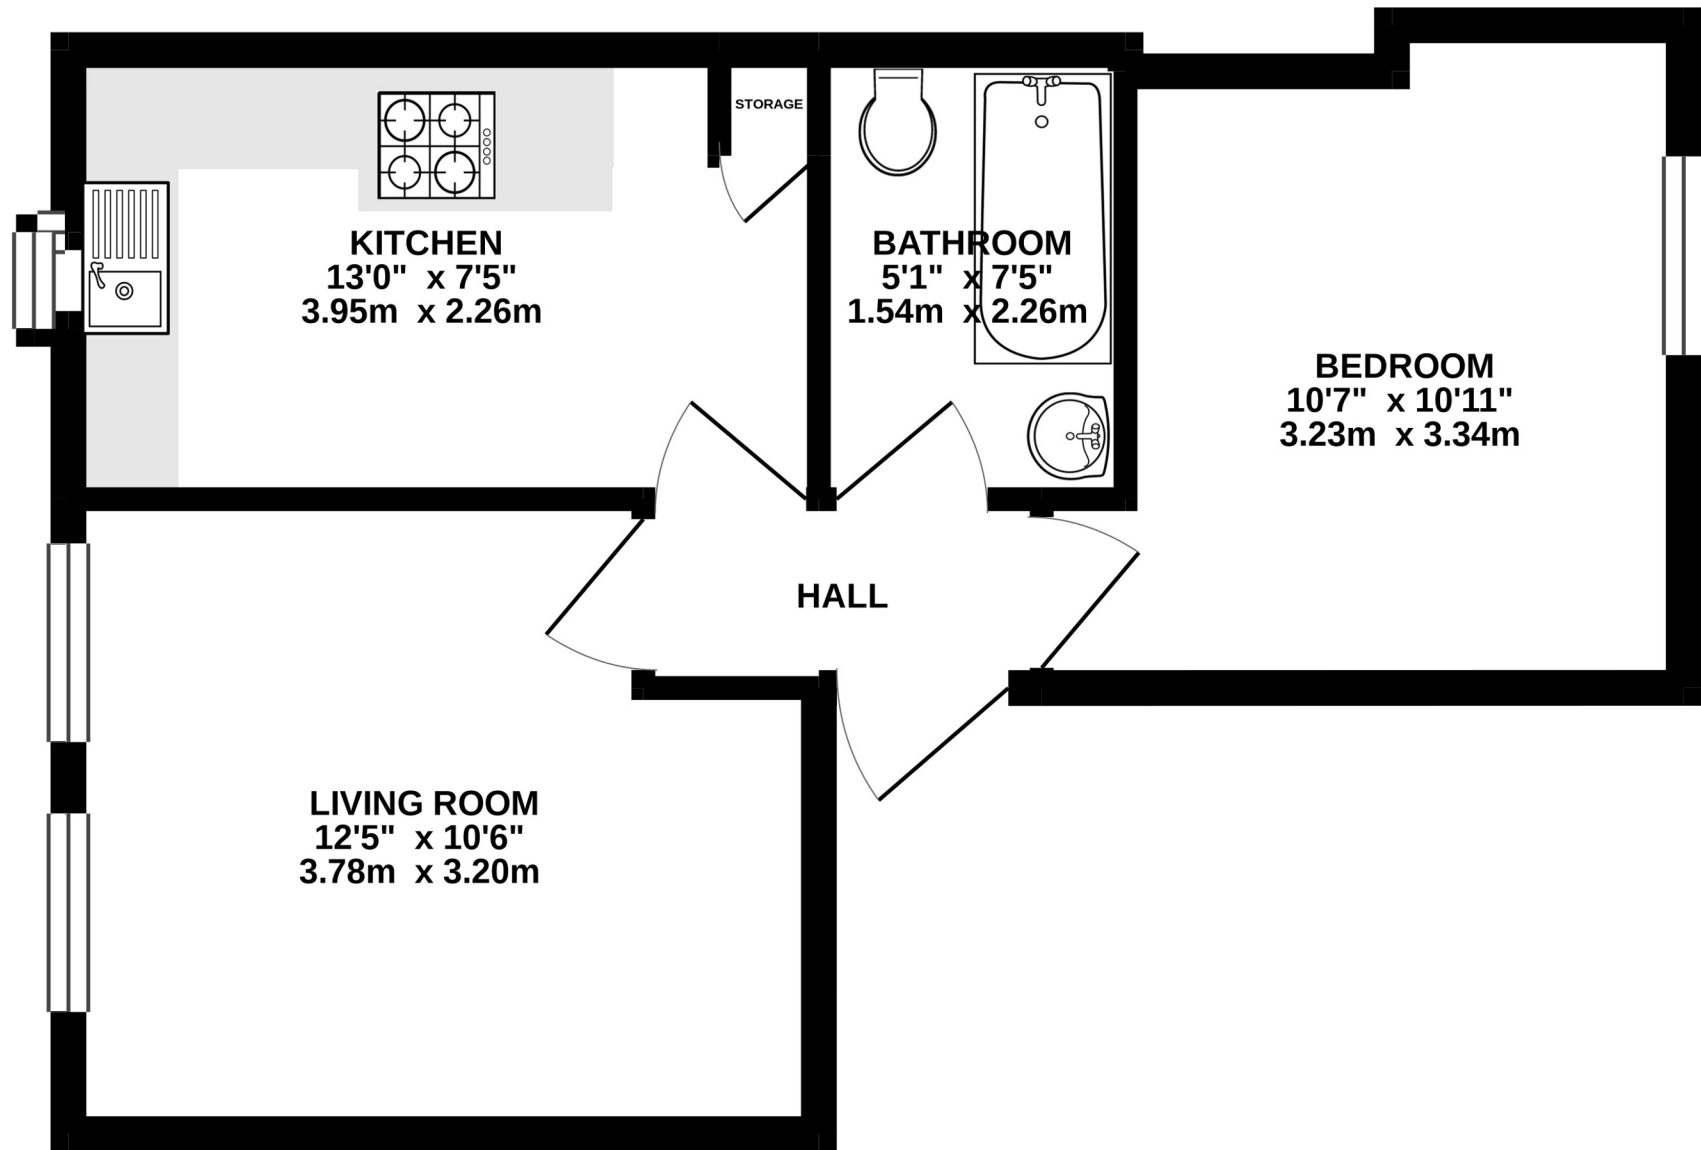

FIRST FLOOR
374 sq.ft. (34.8 sq.m.) approx.

TOTAL FLOOR AREA : 374 sq.ft. (34.8 sq.m.) approx.

Whilst every attempt has been made to ensure the accuracy of the floorplan contained here, measurements of doors, windows, rooms and any other items are approximate and no responsibility is taken for any error, omission or mis-statement. This plan is for illustrative purposes only and should be used as such by any prospective purchaser. The services, systems and appliances shown have not been tested and no guarantee as to their operability or efficiency can be given.
Made with Metropix ©2020