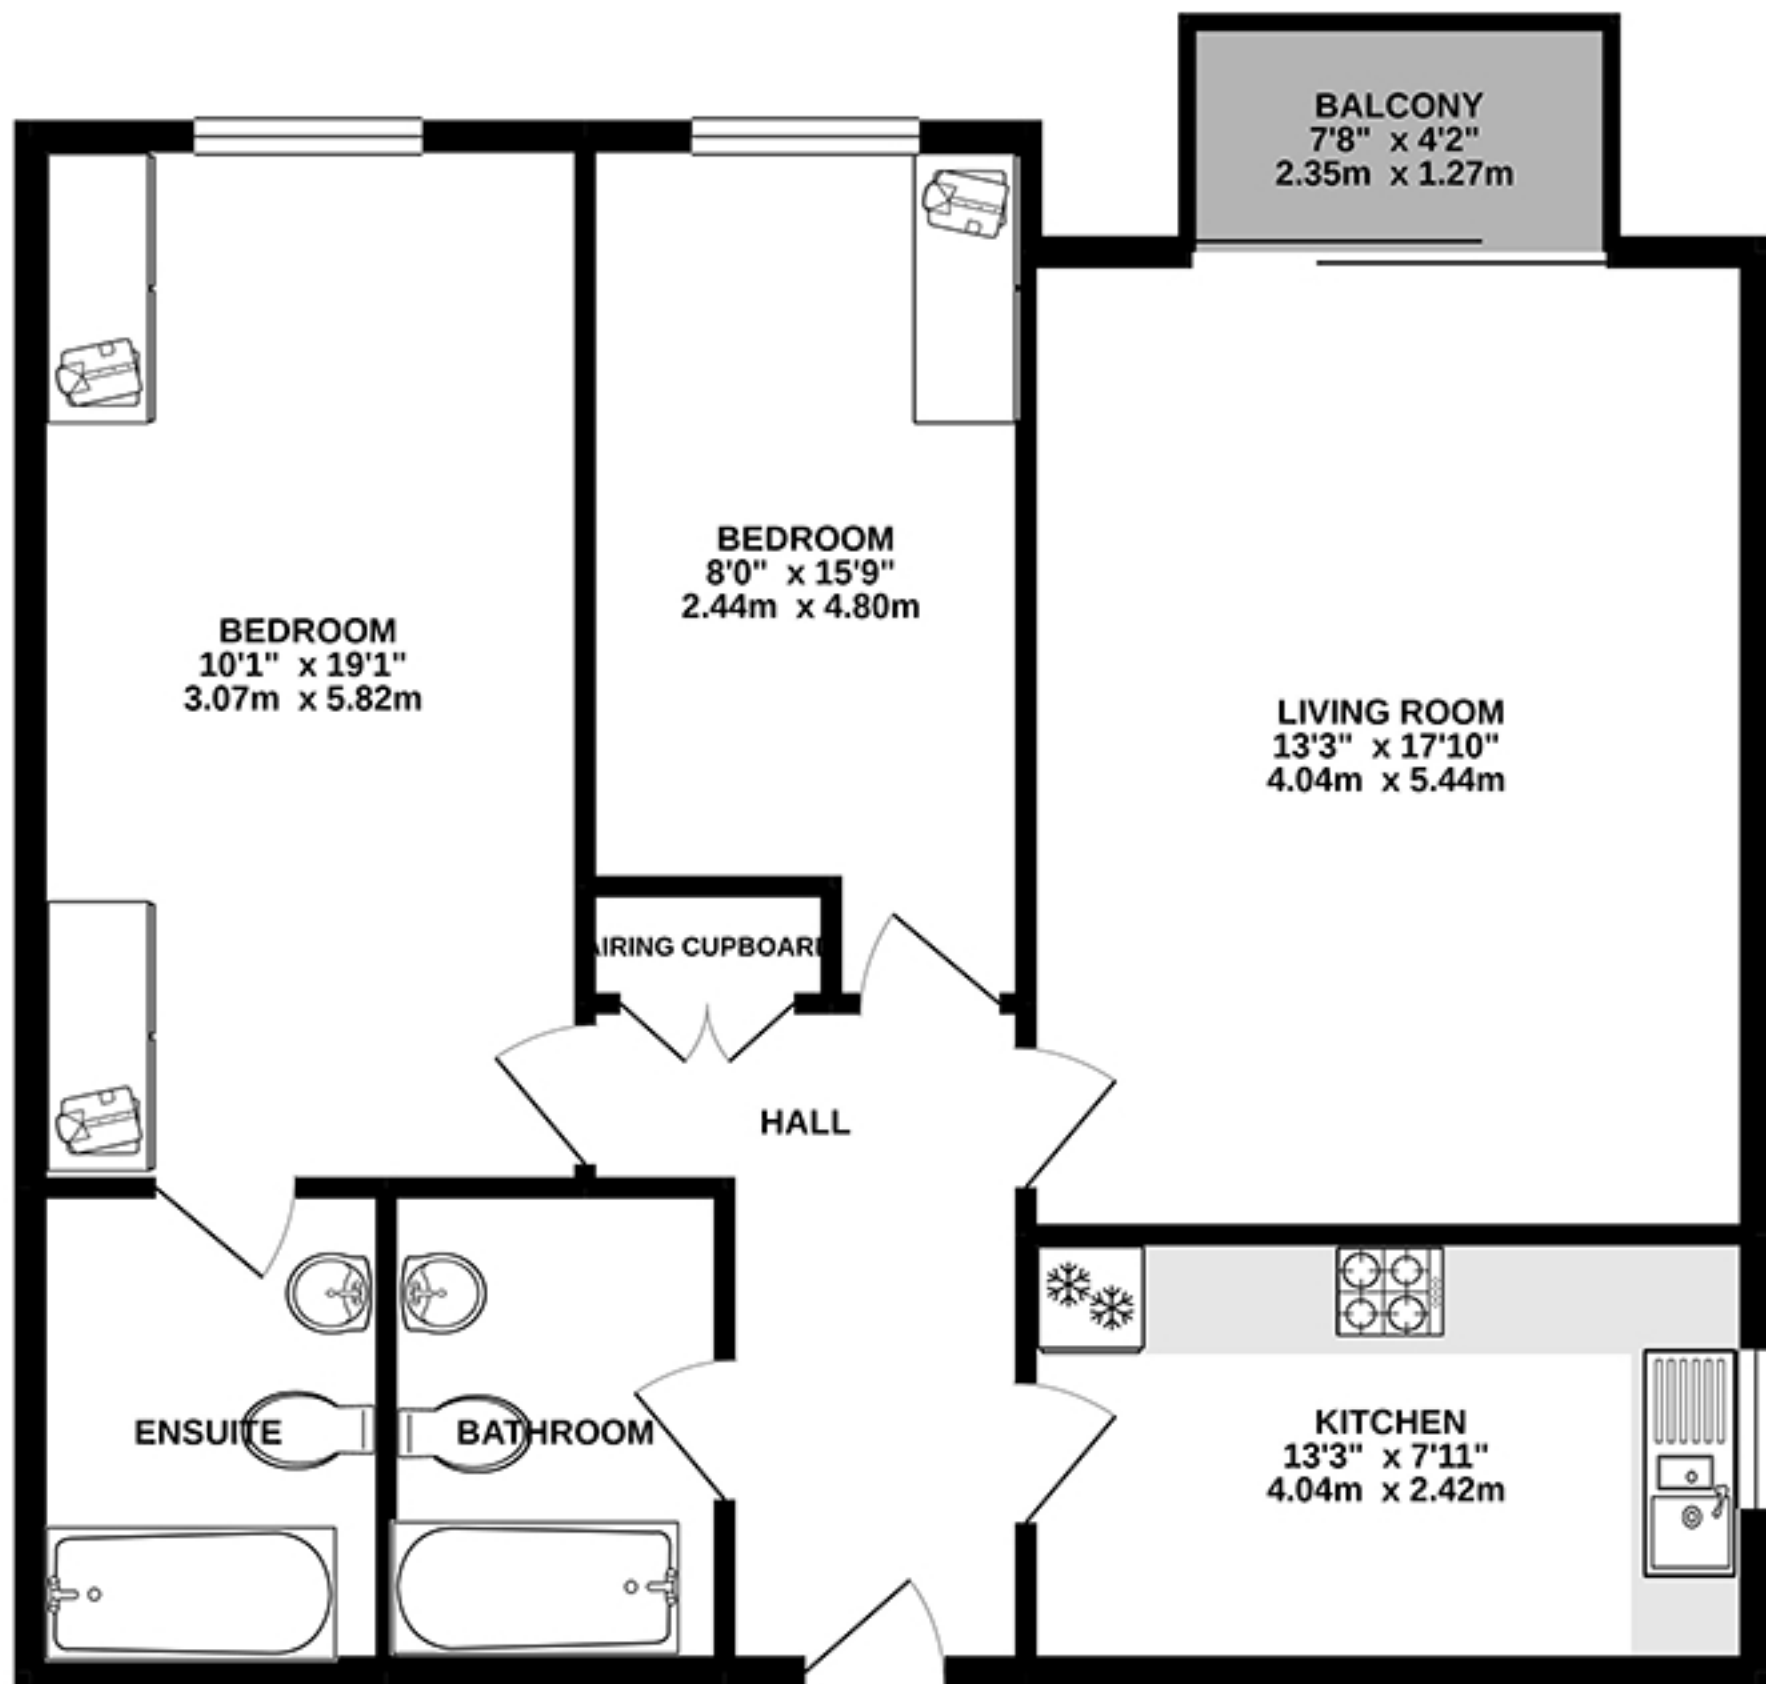

**FIRST FLOOR**  
846 sq.ft. (78.6 sq.m.) approx.

TOTAL FLOOR AREA : 846 sq.ft. (78.6 sq.m.) approx.

Whilst every attempt has been made to ensure the accuracy of the floorplan contained here, measurements of doors, windows, rooms and any other items are approximate and no responsibility is taken for any error, omission or mis-statement. This plan is for illustrative purposes only and should be used as such by any prospective purchaser. The services, systems and appliances shown have not been tested and no guarantee as to their operability or efficiency can be given.

Made with Metropix ©2020