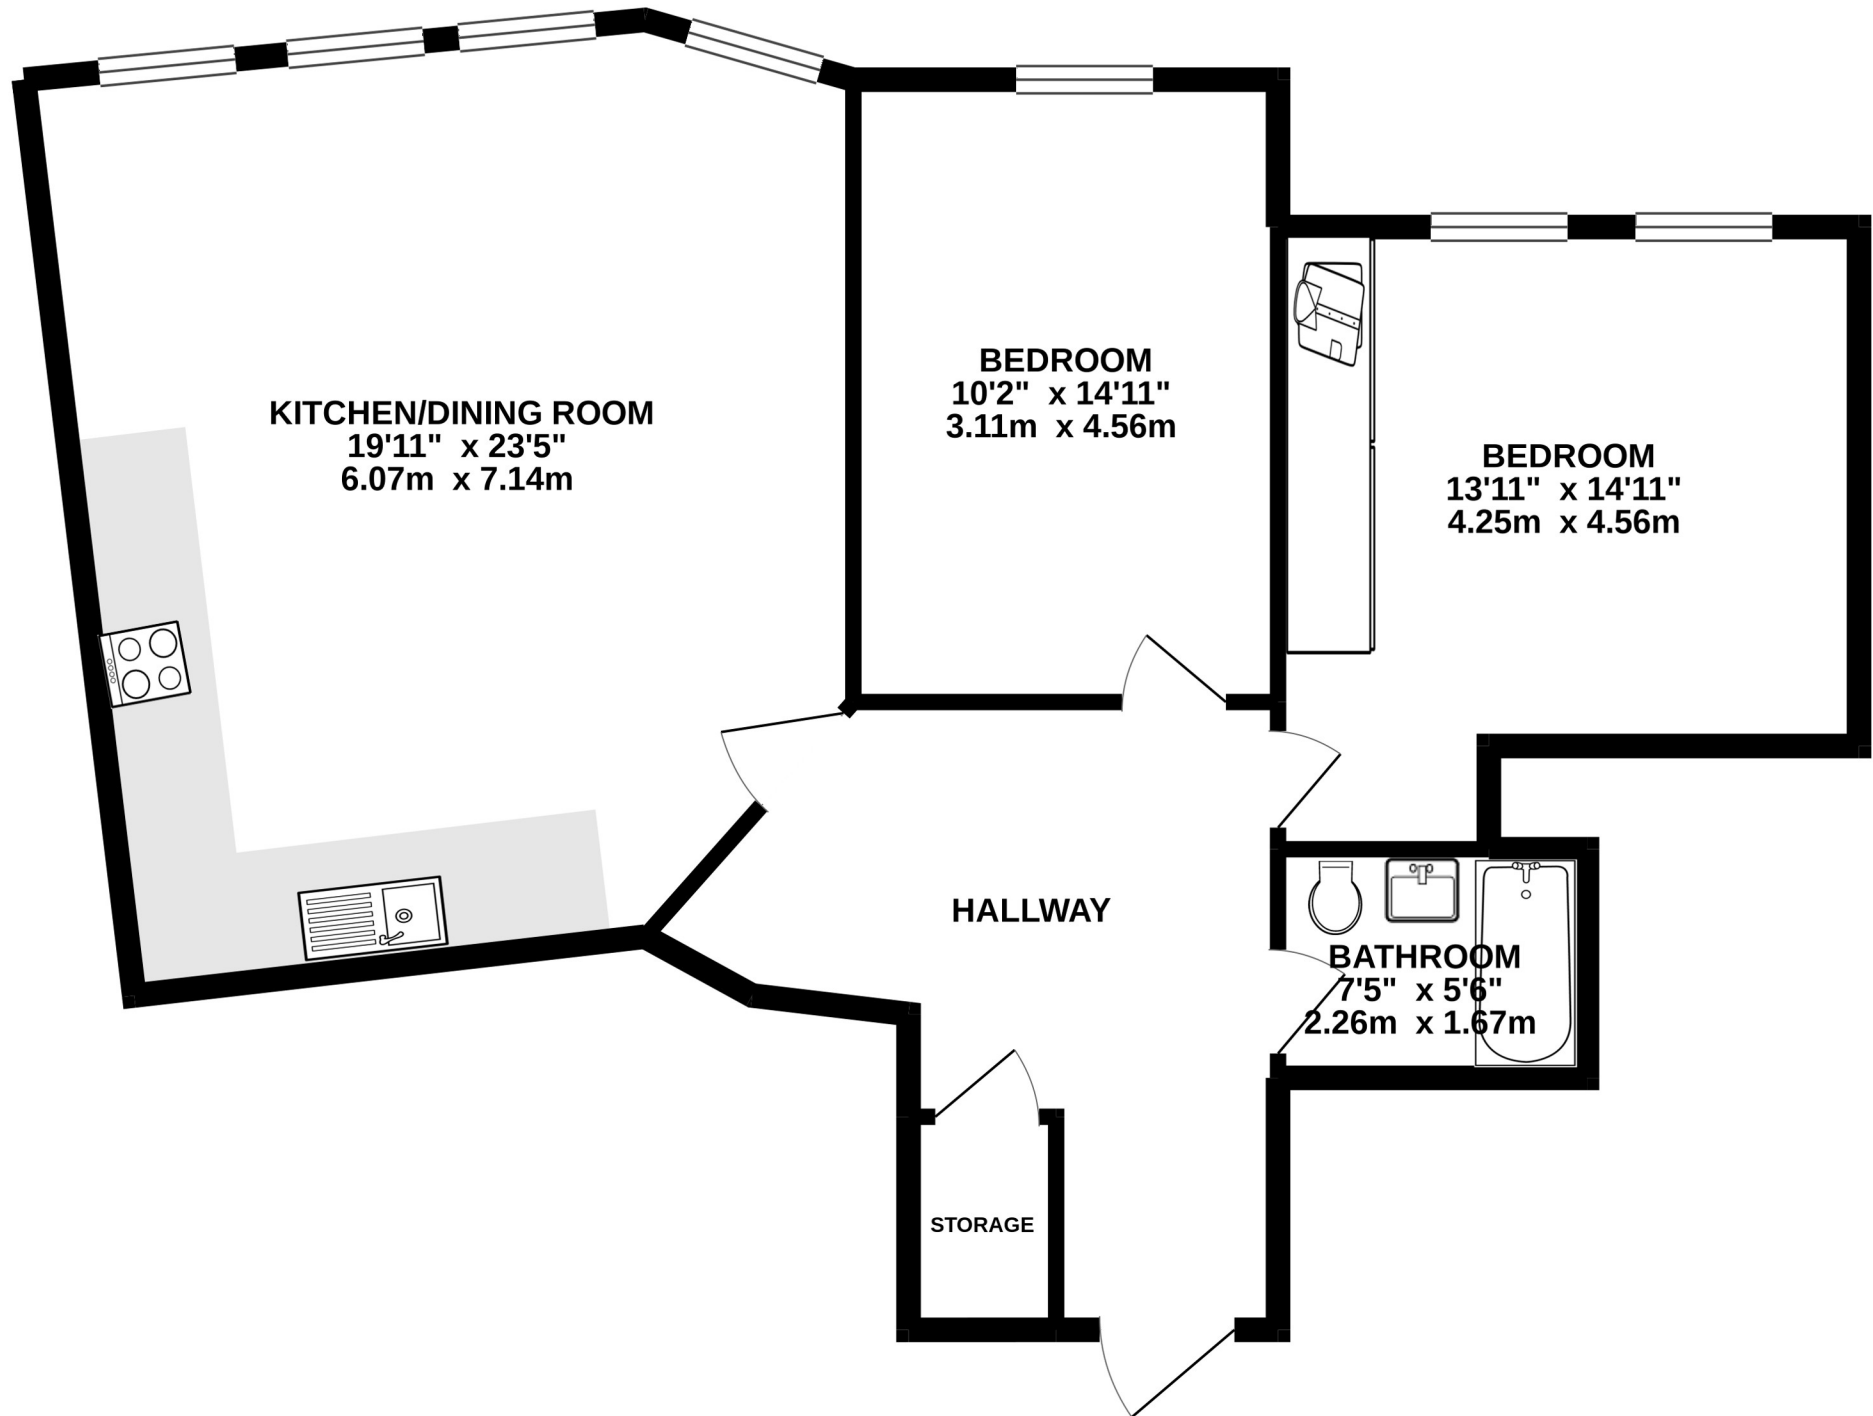

**FIRST FLOOR**  
936 sq.ft. (87.0 sq.m.) approx.

TOTAL FLOOR AREA : 936 sq.ft. (87.0 sq.m.) approx.

Whilst every attempt has been made to ensure the accuracy of the floorplan contained here, measurements of doors, windows, rooms and any other items are approximate and no responsibility is taken for any error, omission or mis-statement. This plan is for illustrative purposes only and should be used as such by any prospective purchaser. The services, systems and appliances shown have not been tested and no guarantee as to their operability or efficiency can be given.

Made with Metropix ©2020