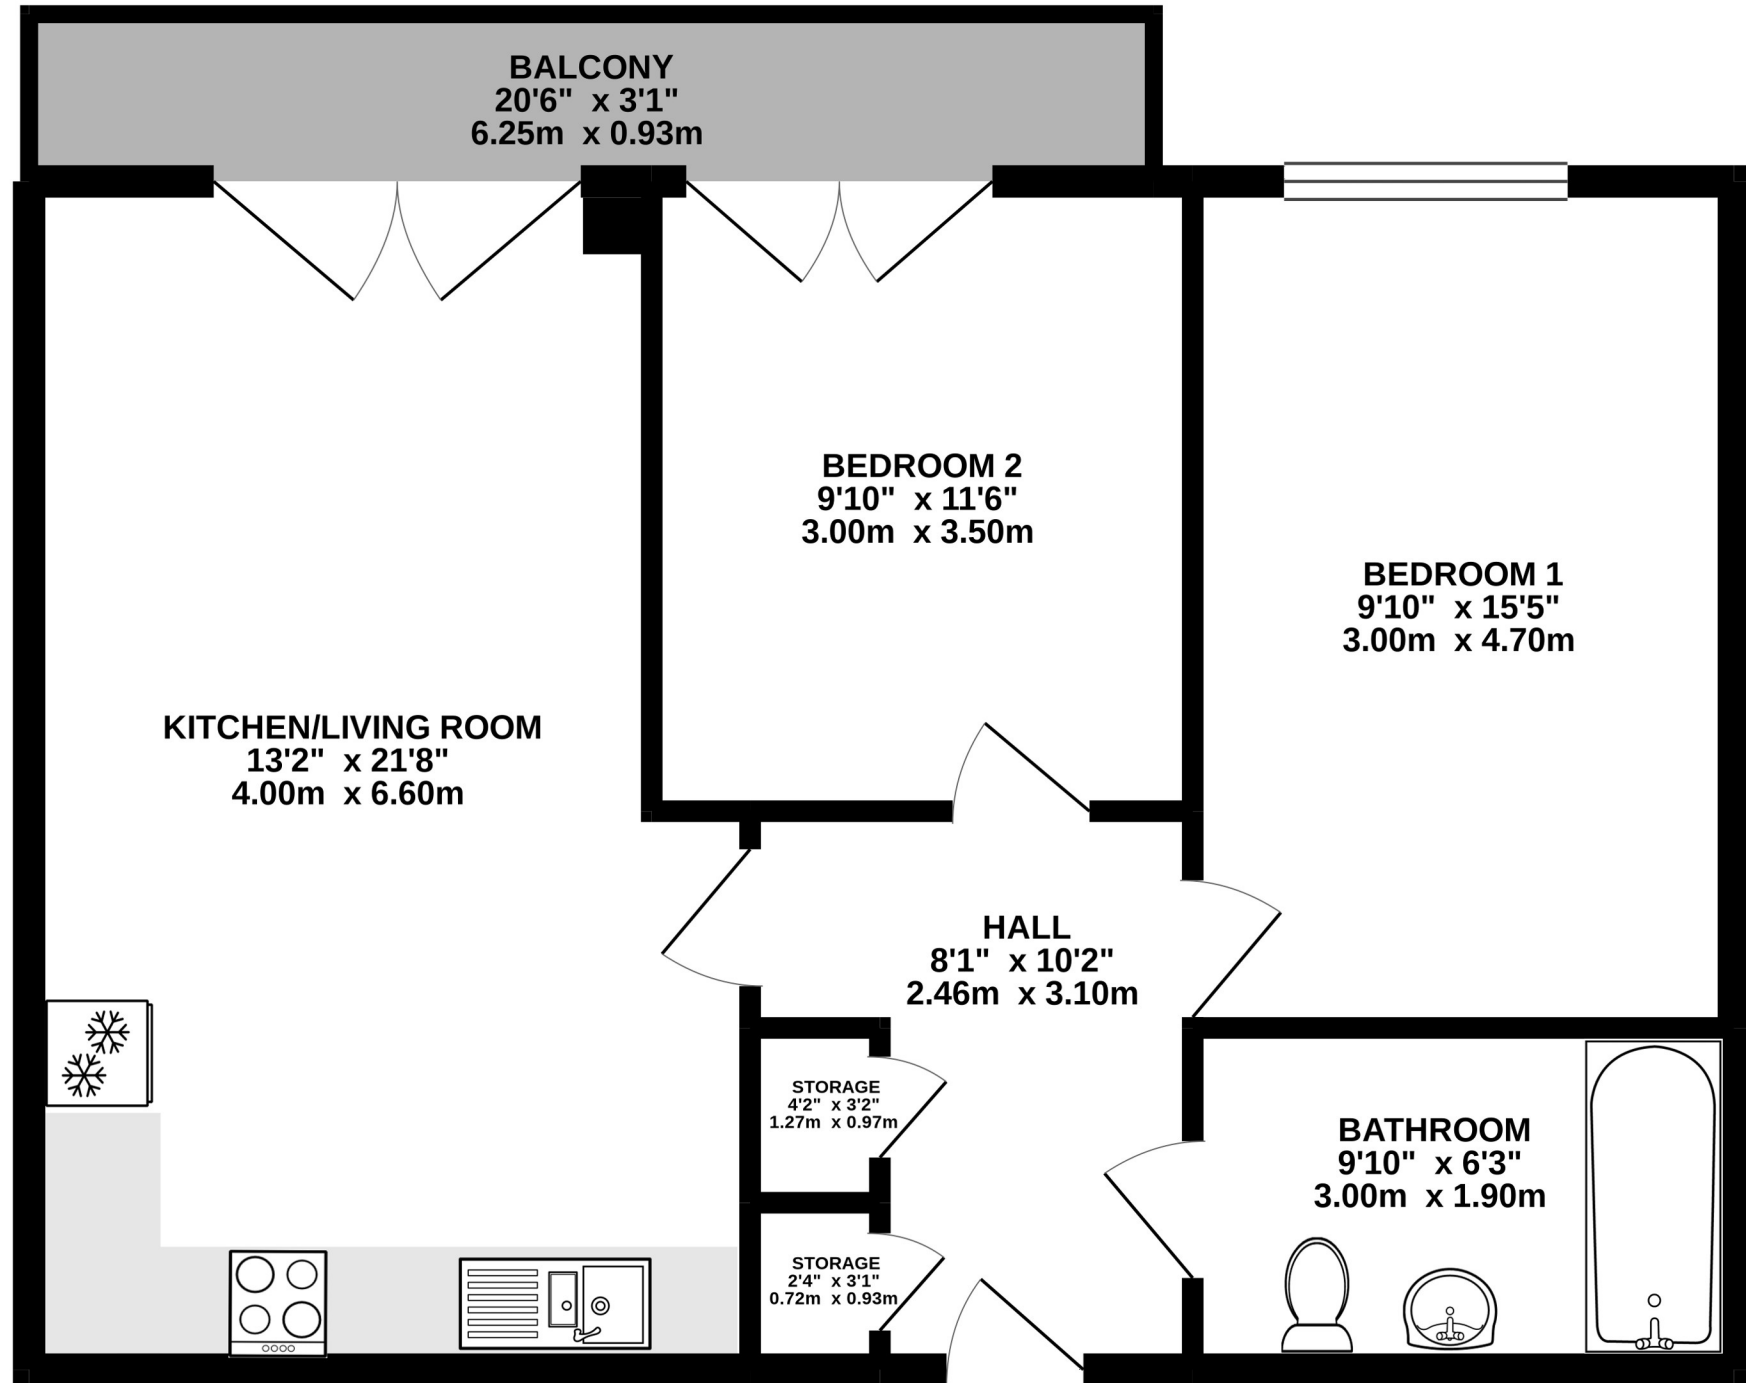

THIRD FLOOR

671 sq.ft. (62.4 sq.m.) approx.

TOTAL FLOOR AREA : 671 sq.ft. (62.4 sq.m.) approx.

Whilst every attempt has been made to ensure the accuracy of the floorplan contained here, measurements of doors, windows, rooms and any other items are approximate and no responsibility is taken for any error, omission or mis-statement. This plan is for illustrative purposes only and should be used as such by any prospective purchaser. The services, systems and appliances shown have not been tested and no guarantee as to their operability or efficiency can be given.

Made with Metropix ©2020