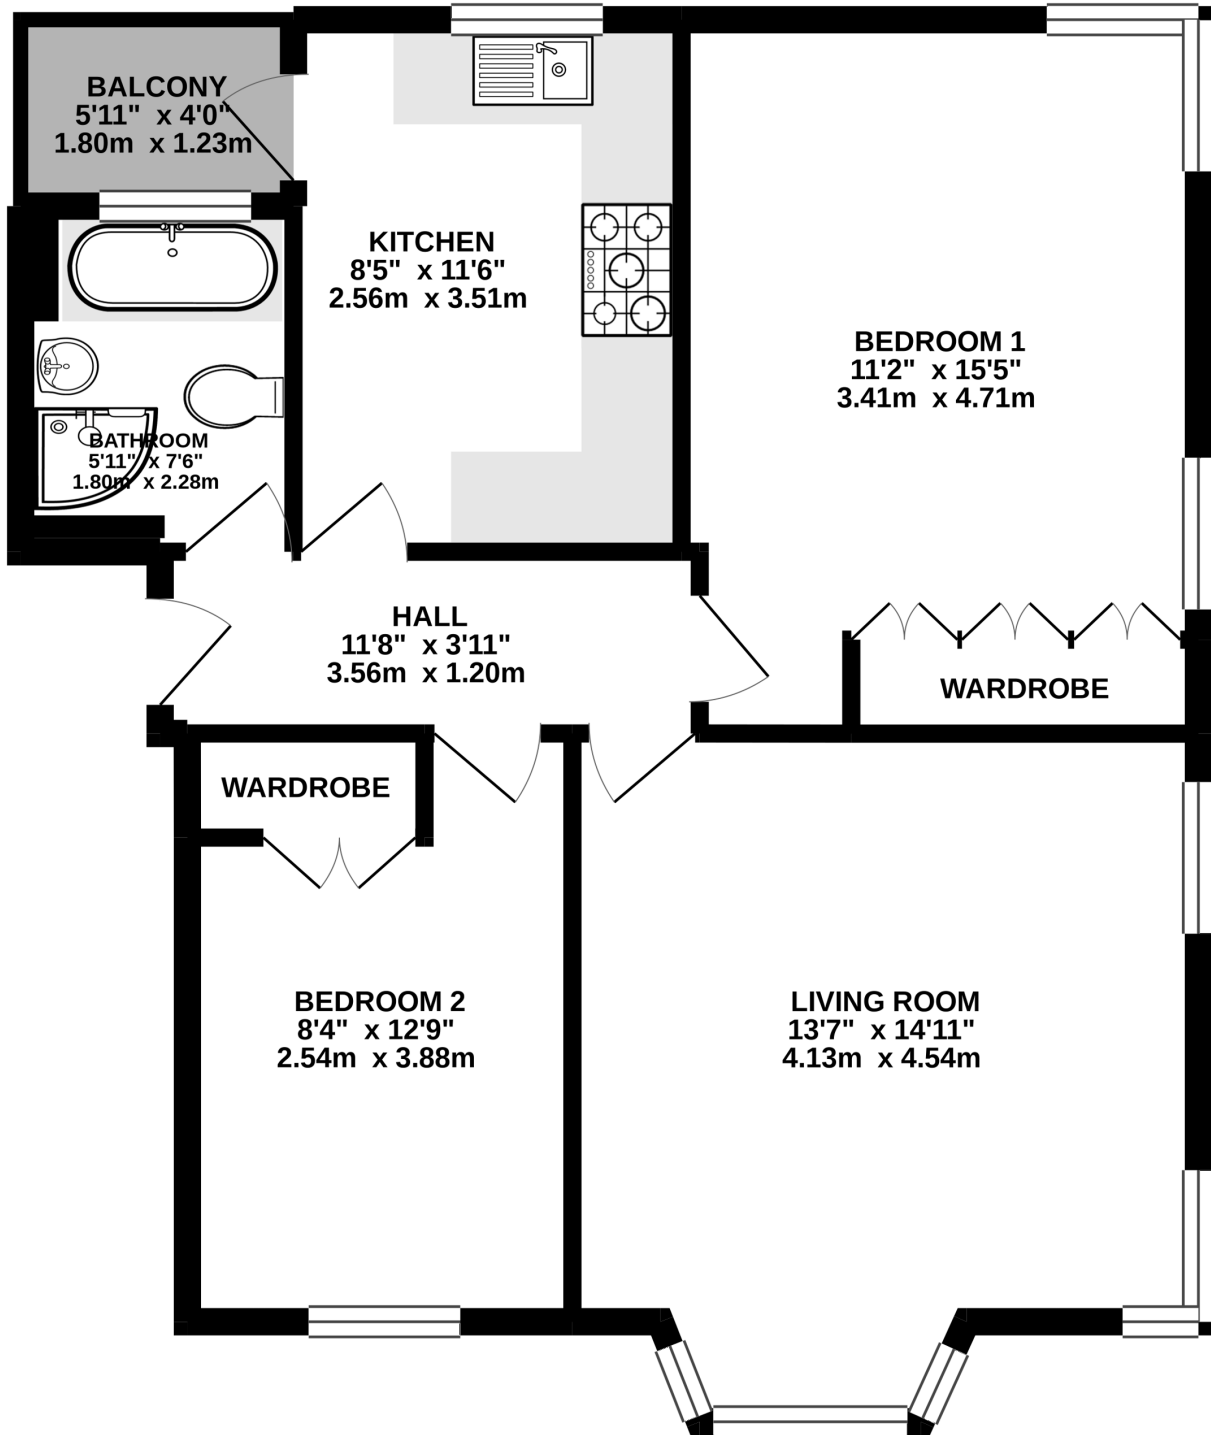

SECOND FLOOR
646 sq.ft. (60.1 sq.m.) approx.

TOTAL FLOOR AREA : 646 sq.ft. (60.1 sq.m.) approx.

Whilst every attempt has been made to ensure the accuracy of the floorplan contained here, measurements of doors, windows, rooms and any other items are approximate and no responsibility is taken for any error, omission or mis-statement. This plan is for illustrative purposes only and should be used as such by any prospective purchaser. The services, systems and appliances shown have not been tested and no guarantee as to their operability or efficiency can be given.
Made with Metropix ©2021