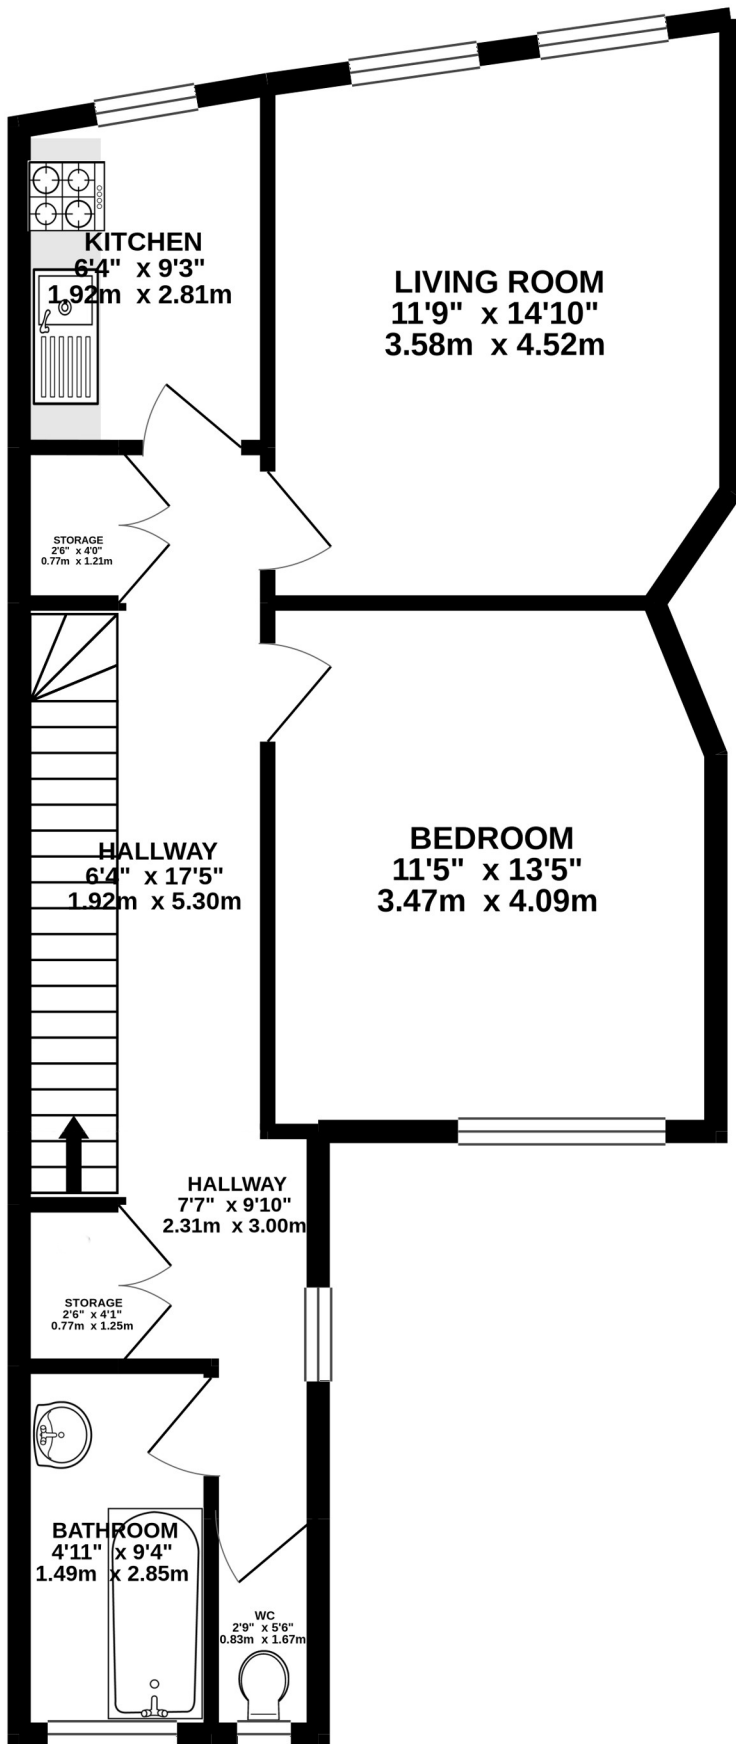

FIRST FLOOR
592 sq.ft. (55.0 sq.m.) approx.

TOTAL FLOOR AREA : 592 sq.ft. (55.0 sq.m.) approx.

Whilst every attempt has been made to ensure the accuracy of the floorplan contained here, measurements of doors, windows, rooms and any other items are approximate and no responsibility is taken for any error, omission or mis-statement. This plan is for illustrative purposes only and should be used as such by any prospective purchaser. The services, systems and appliances shown have not been tested and no guarantee as to their operability or efficiency can be given.

Made with Metropix ©2020