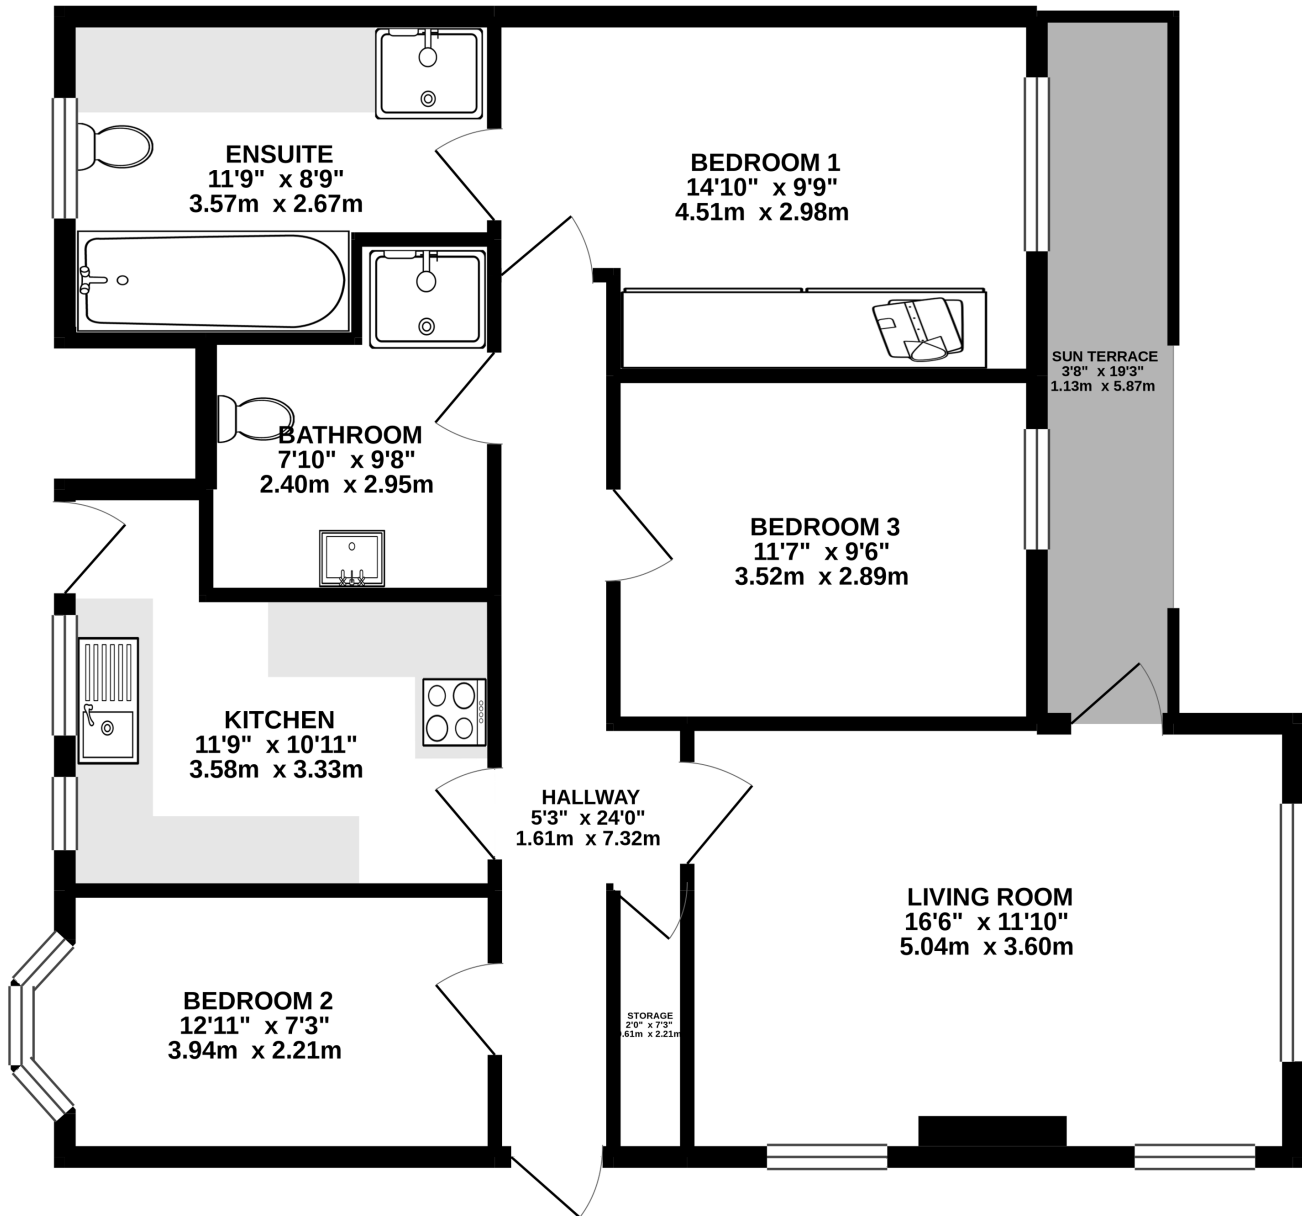

GROUND FLOOR
891 sq.ft. (82.8 sq.m.) approx.

TOTAL FLOOR AREA : 891 sq.ft. (82.8 sq.m.) approx.