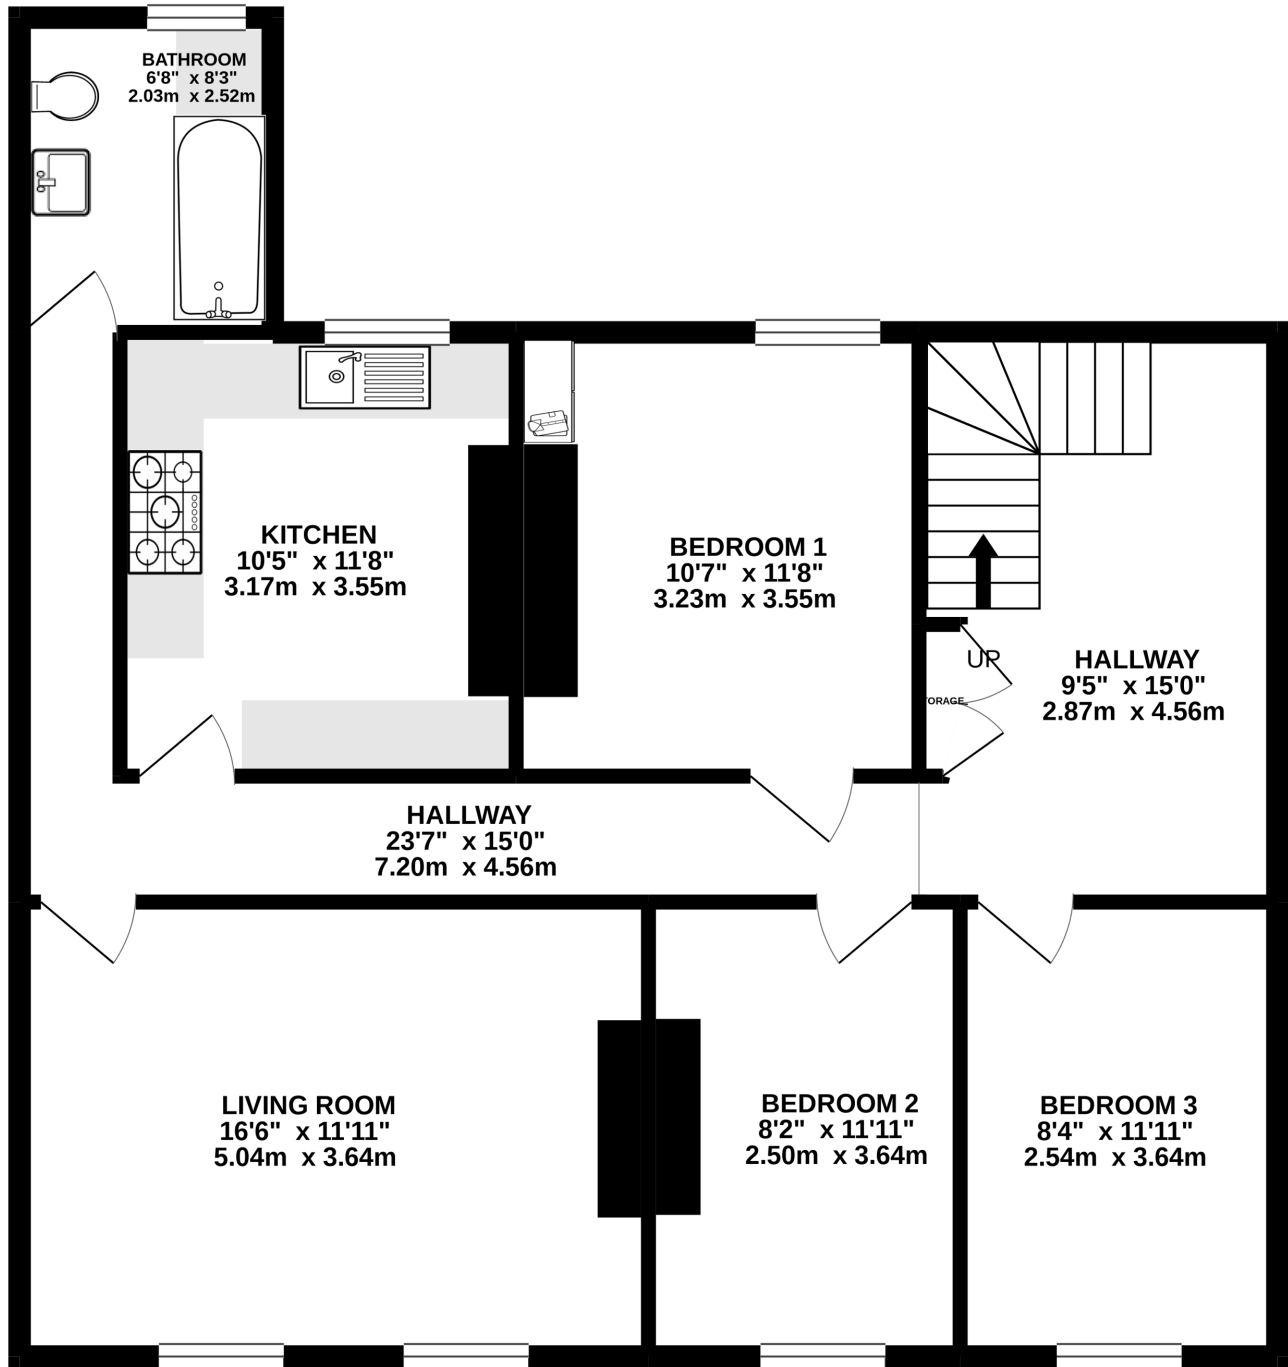

FIRST FLOOR
916 sq.ft. (85.1 sq.m.) approx.

TOTAL FLOOR AREA : 916 sq.ft. (85.1 sq.m.) approx.