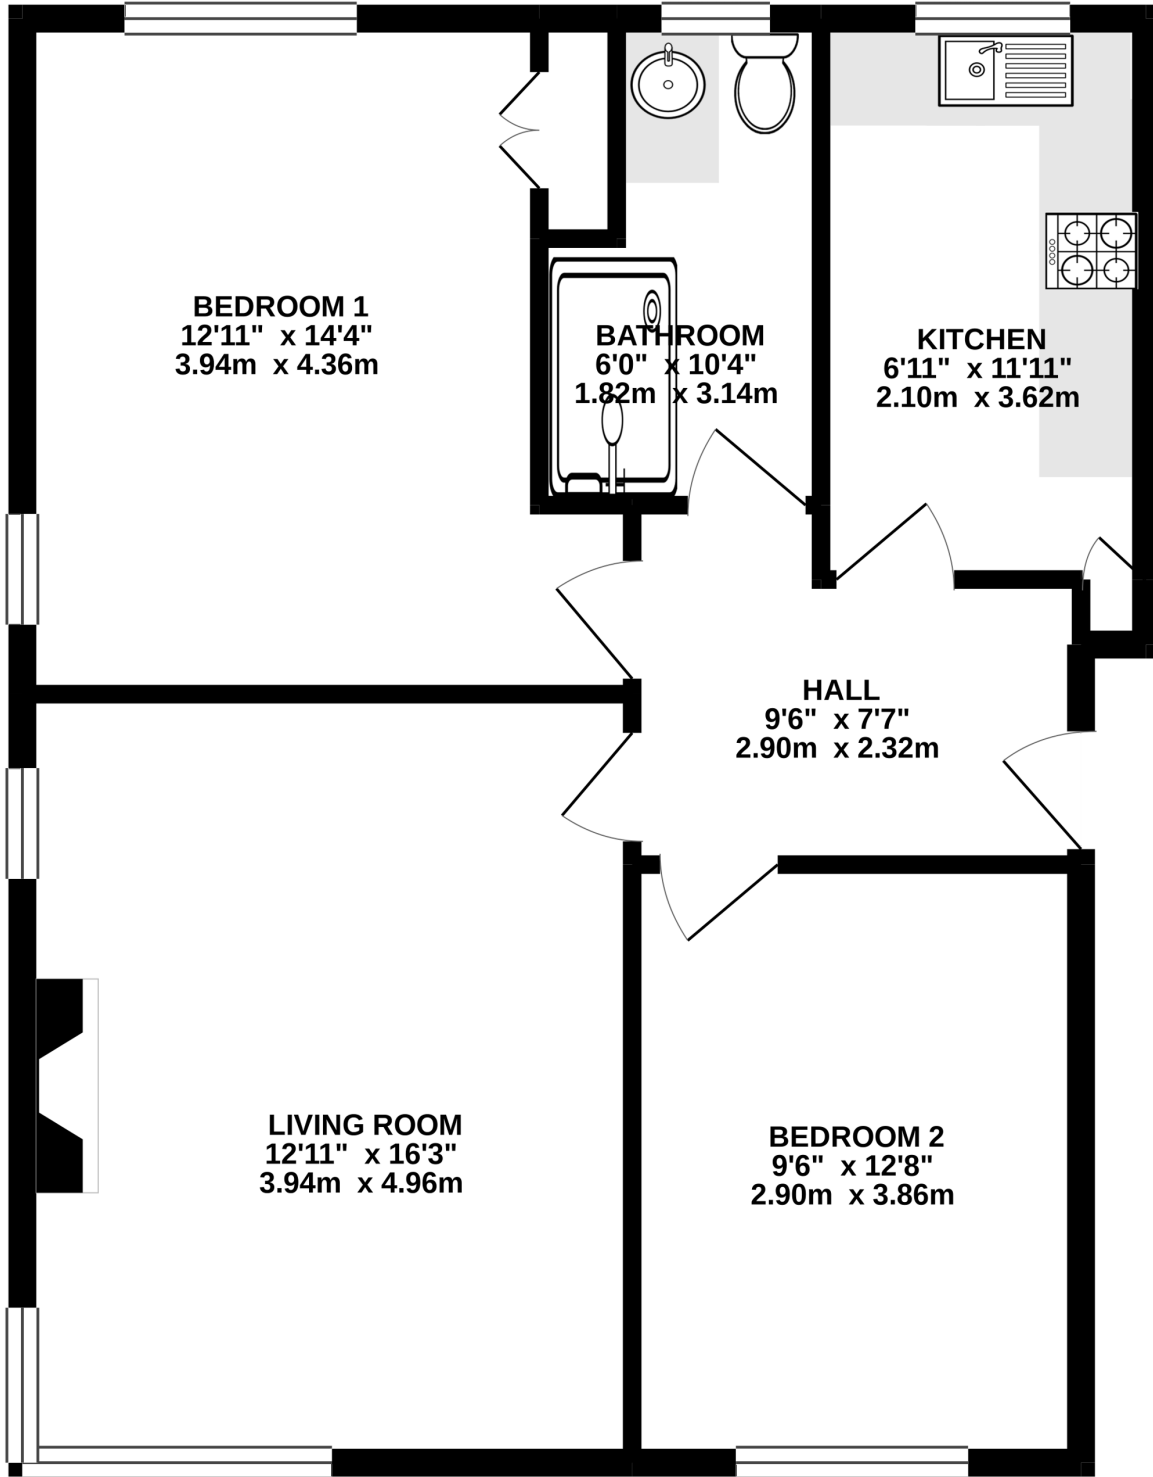

GROUND FLOOR  
699 sq.ft. (64.9 sq.m.) approx.

TOTAL FLOOR AREA : 699 sq.ft. (64.9 sq.m.) approx.

Whilst every attempt has been made to ensure the accuracy of the floorplan contained here, measurements of doors, windows, rooms and any other items are approximate and no responsibility is taken for any error, omission or mis-statement. This plan is for illustrative purposes only and should be used as such by any prospective purchaser. The services, systems and appliances shown have not been tested and no guarantee as to their operability or efficiency can be given.

Made with Metropix ©2021