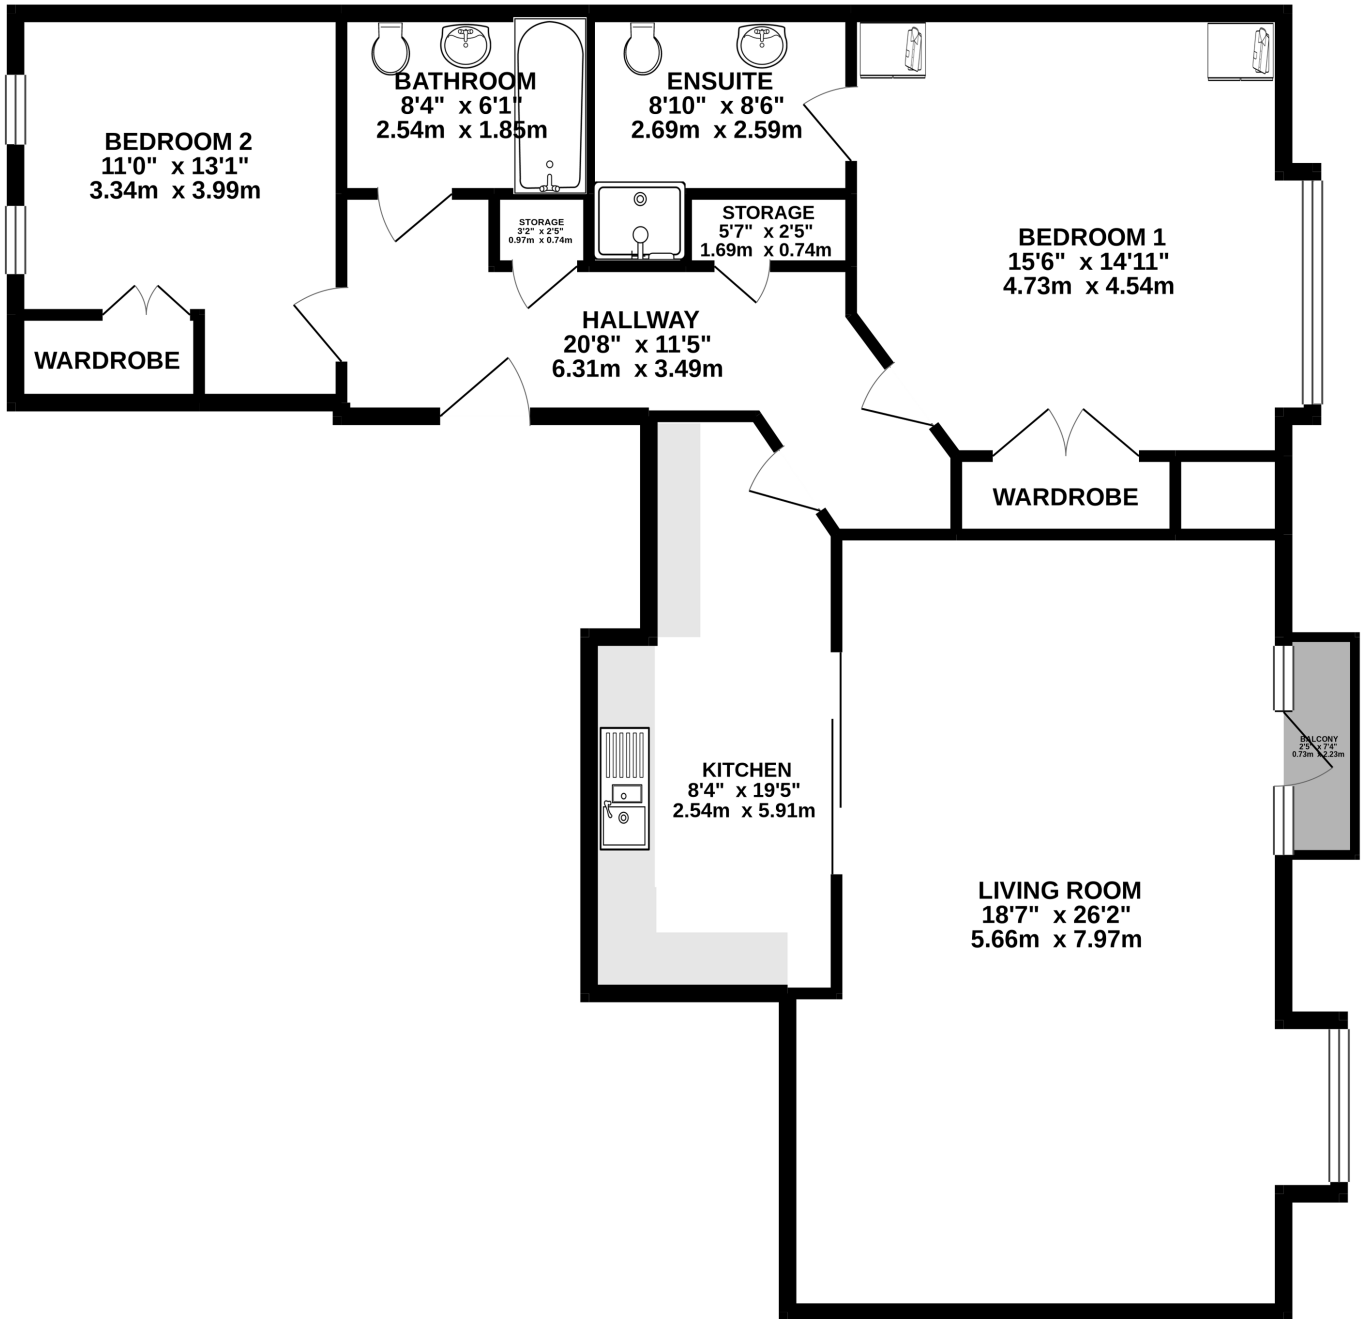

2ND FLOOR
1209 sq.ft. (112.4 sq.m.) approx.

TOTAL FLOOR AREA : 1209 sq.ft. (112.4 sq.m.) approx.

Made with Metropix ©2021