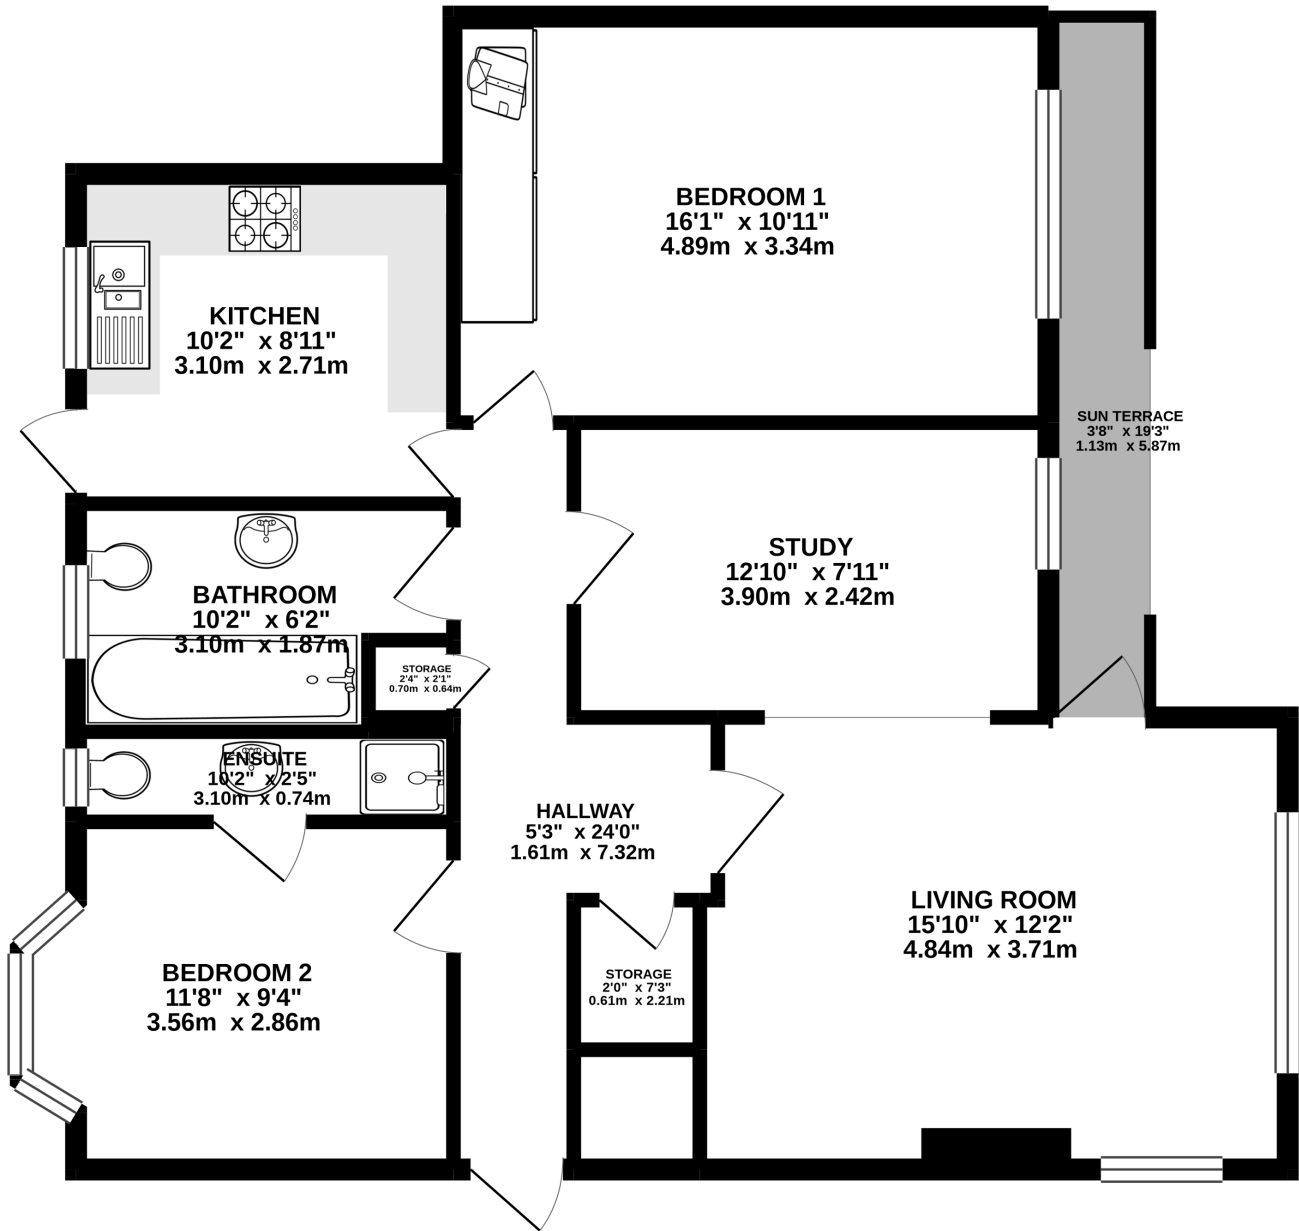

GROUND FLOOR
855 sq.ft. (79.4 sq.m.) approx.

TOTAL FLOOR AREA : 855 sq.ft. (79.4 sq.m.) approx.

Made with Metropix ©2021