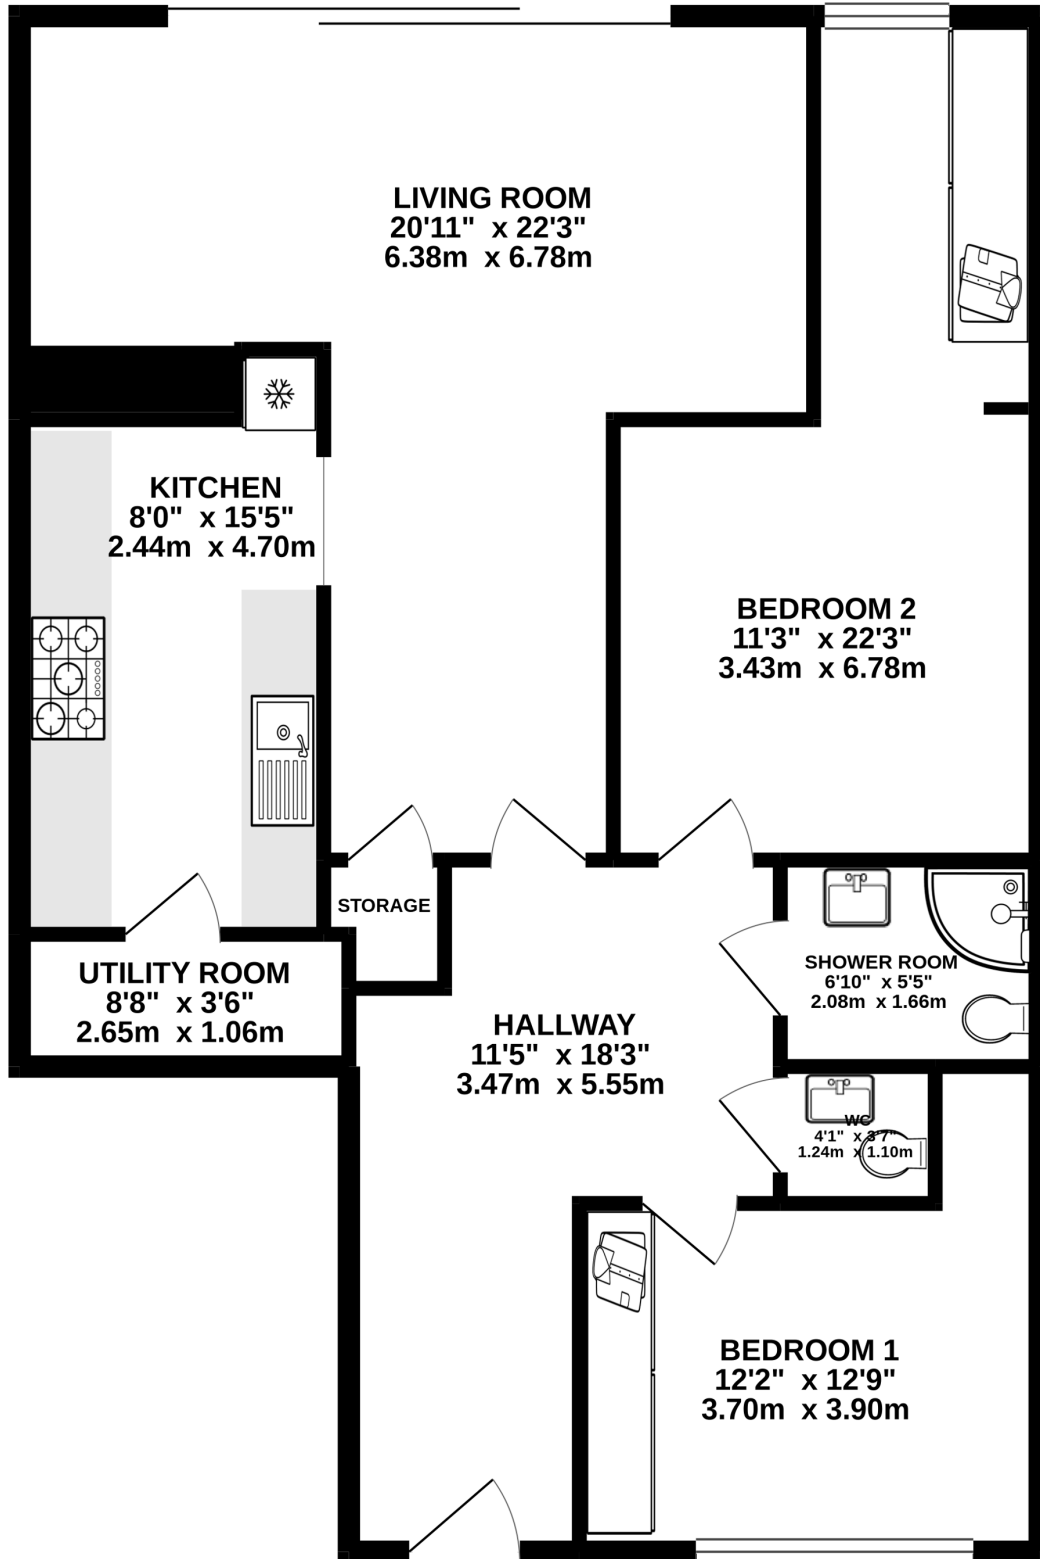

GROUND FLOOR
967 sq.ft. (89.8 sq.m.) approx.

TOTAL FLOOR AREA : 967 sq.ft. (89.8 sq.m.) approx.

Whilst every attempt has been made to ensure the accuracy of the floorplan contained here, measurements of doors, windows, rooms and any other items are approximate and no responsibility is taken for any error, omission or mis-statement. This plan is for illustrative purposes only and should be used as such by any prospective purchaser. The services, systems and appliances shown have not been tested and no guarantee as to their operability or efficiency can be given.

Made with Metropix ©2021