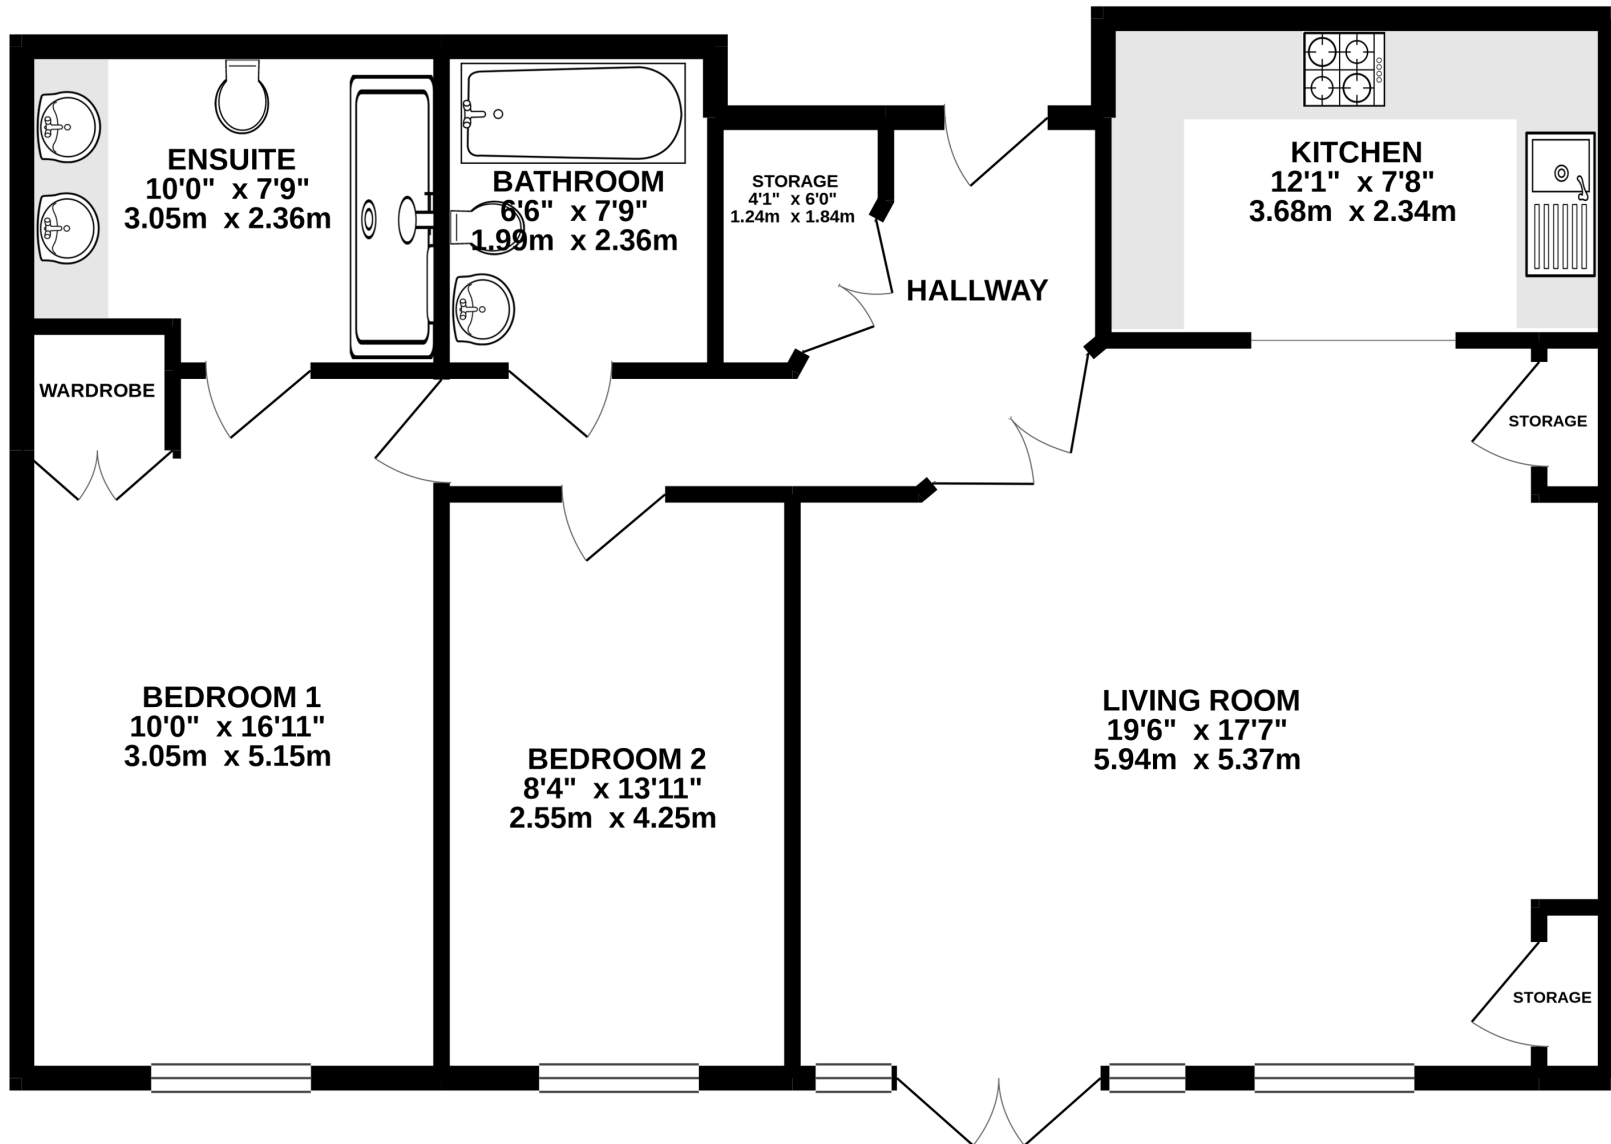

FIRST FLOOR

925 sq.ft. (85.9 sq.m.) approx.

TOTAL FLOOR AREA : 925 sq.ft. (85.9 sq.m.) approx.

Whilst every attempt has been made to ensure the accuracy of the floorplan contained here, measurements of doors, windows, rooms and any other items are approximate and no responsibility is taken for any error, omission or mis-statement. This plan is for illustrative purposes only and should be used as such by any prospective purchaser. The services, systems and appliances shown have not been tested and no guarantee as to their operability or efficiency can be given.

Made with Metropix ©2021