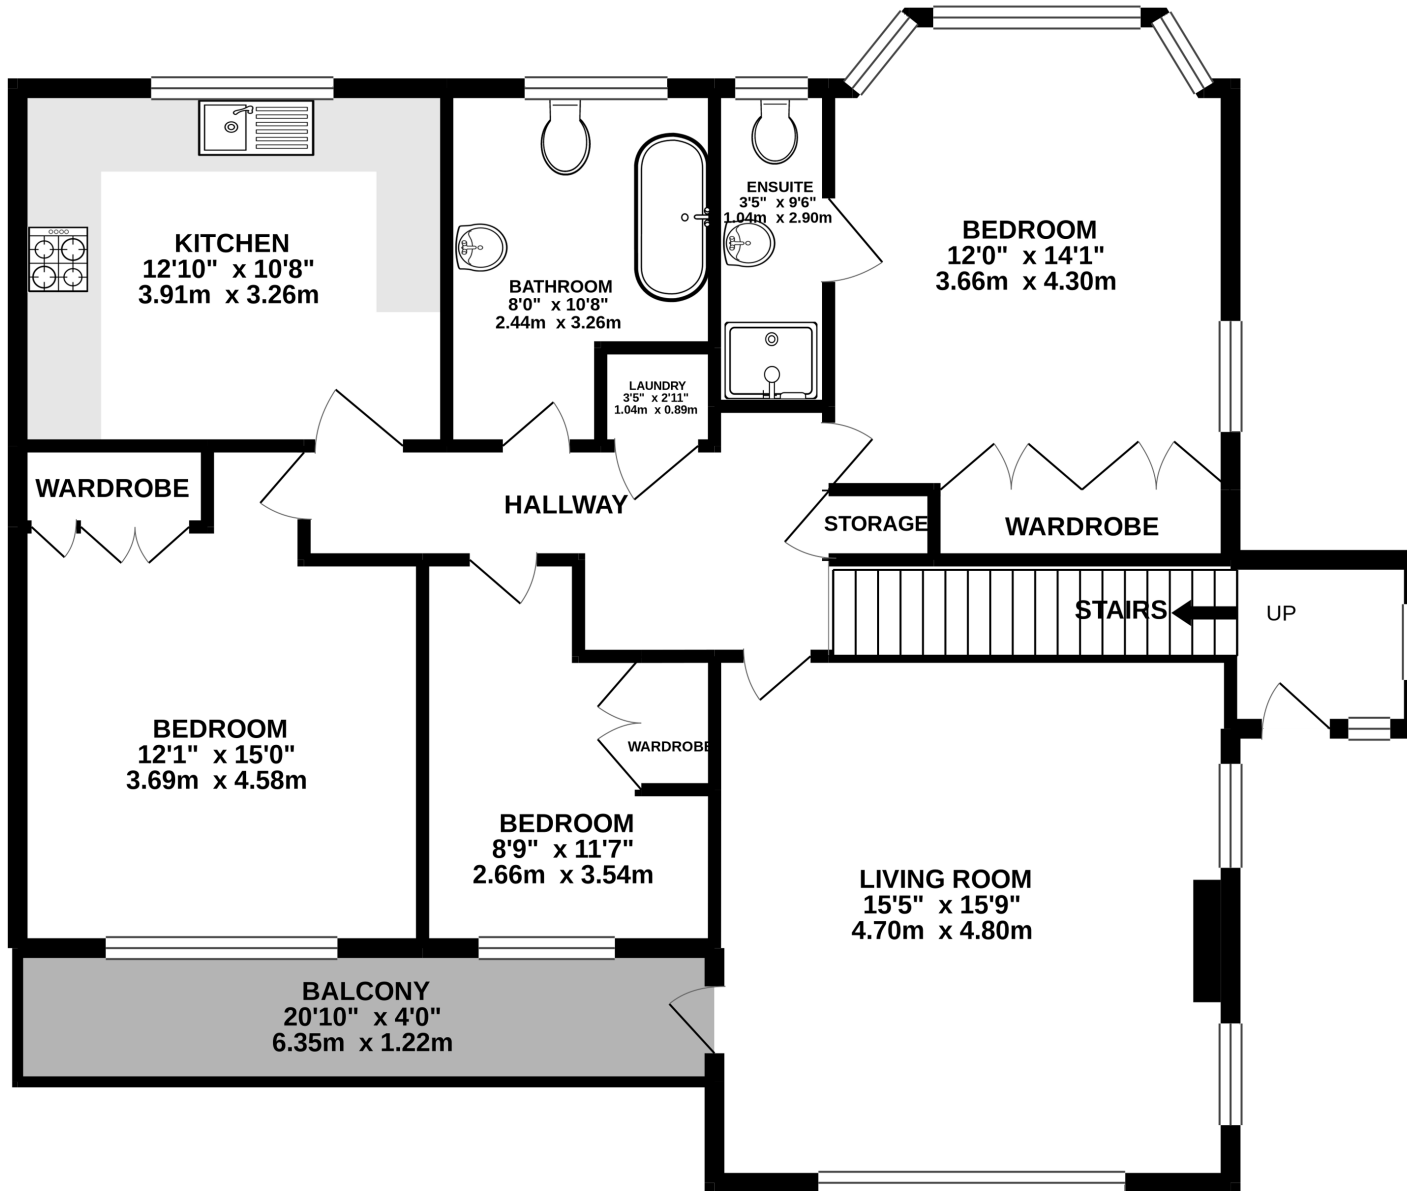

FIRST FLOOR
1085 sq.ft. (100.8 sq.m.) approx.

TOTAL FLOOR AREA : 1085 sq.ft. (100.8 sq.m.) approx.