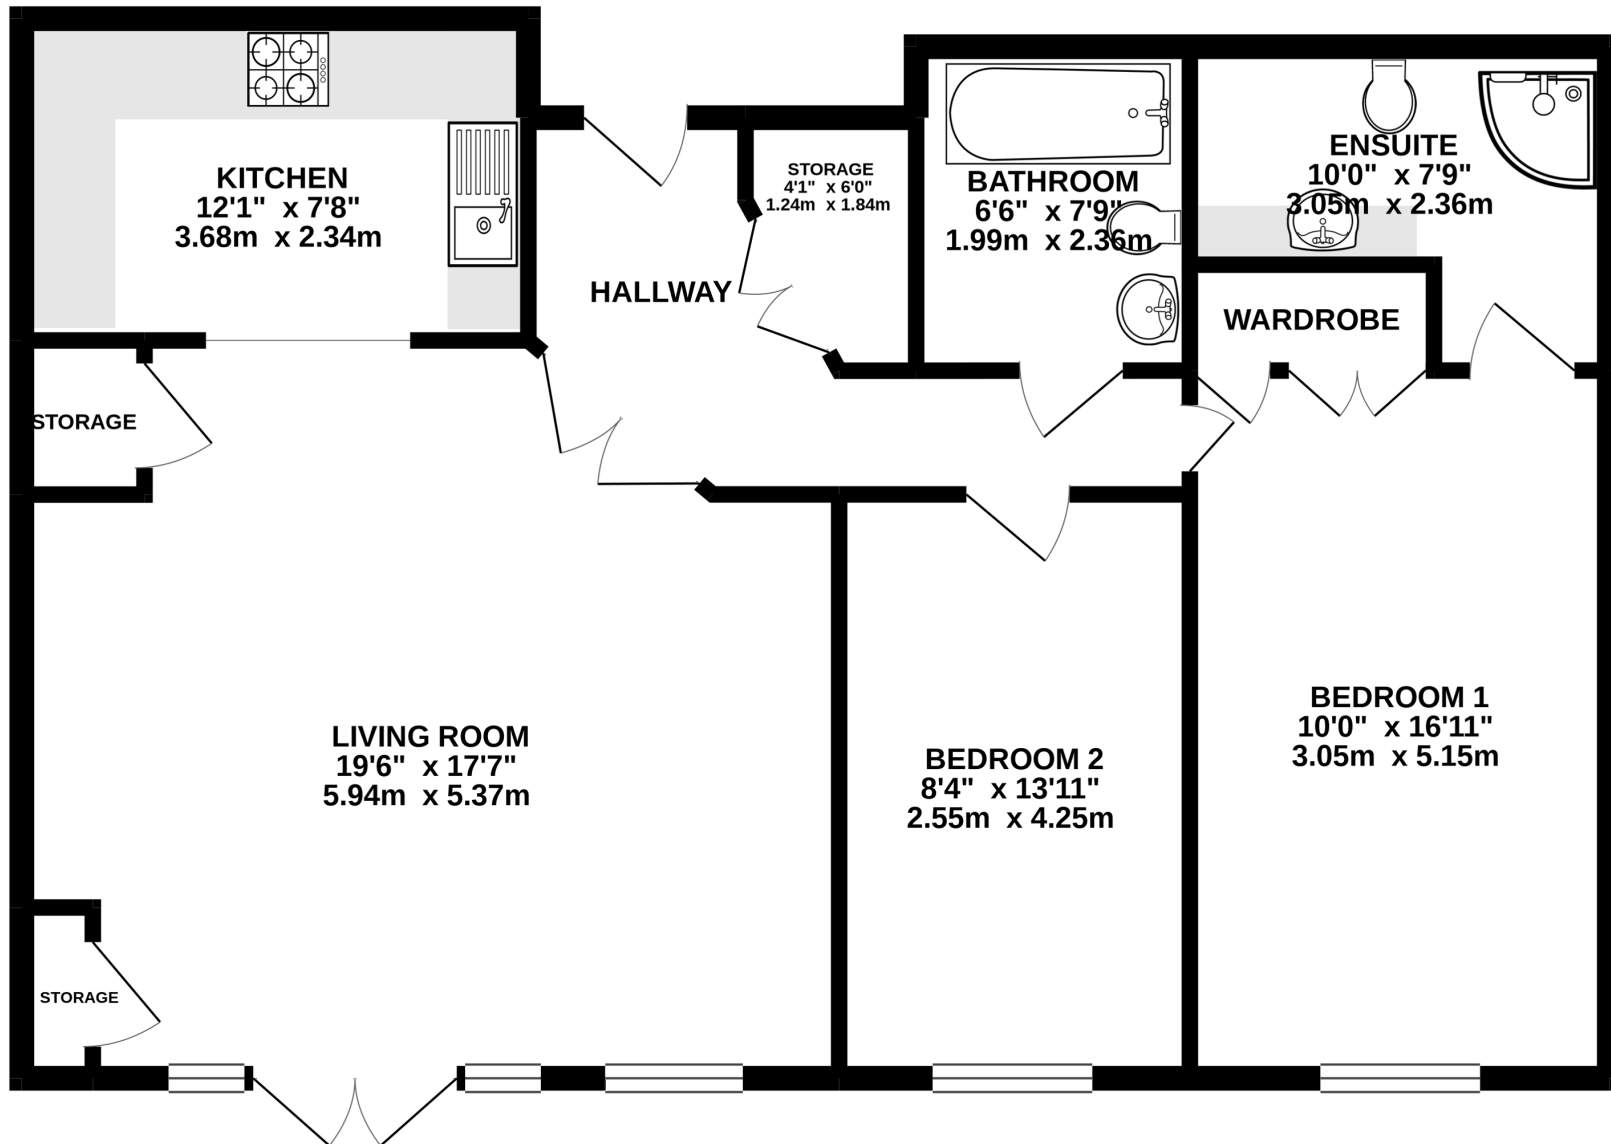

FIRST FLOOR

925 sq.ft. (85.9 sq.m.) approx.

TOTAL FLOOR AREA : 925 sq.ft. (85.9 sq.m.) approx.

Whilst every attempt has been made to ensure the accuracy of the floorplan contained here, measurements of doors, windows, rooms and any other items are approximate and no responsibility is taken for any error, omission or mis-statement. This plan is for illustrative purposes only and should be used as such by any prospective purchaser. The services, systems and appliances shown have not been tested and no guarantee as to their operability or efficiency can be given.

Made with Metropix ©2021